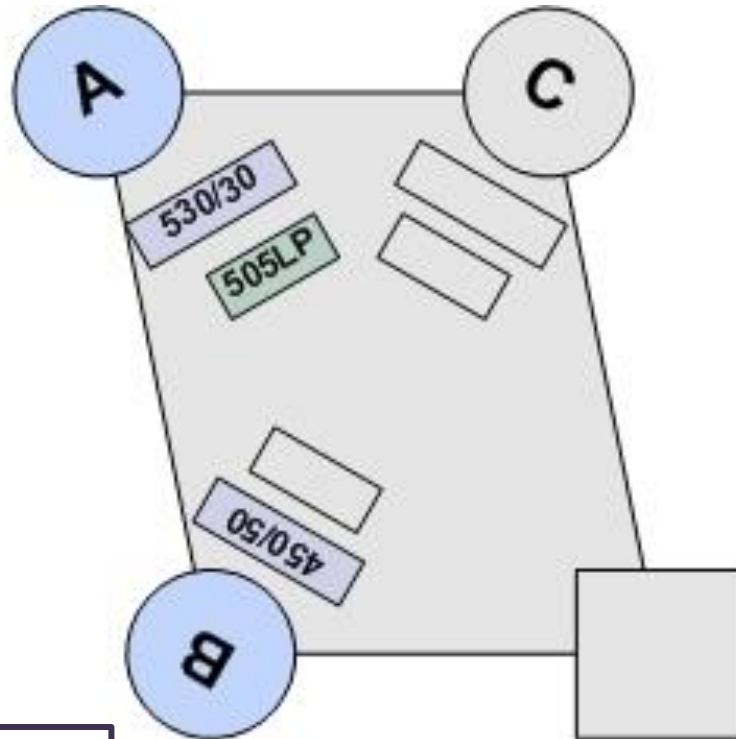

UV 515-545
Indo-1 (blue)

LASER UV
(ex 355 nm)

UV 425-475
DAPI
Hoechst Blue (33258)
Indo-1 (violet)